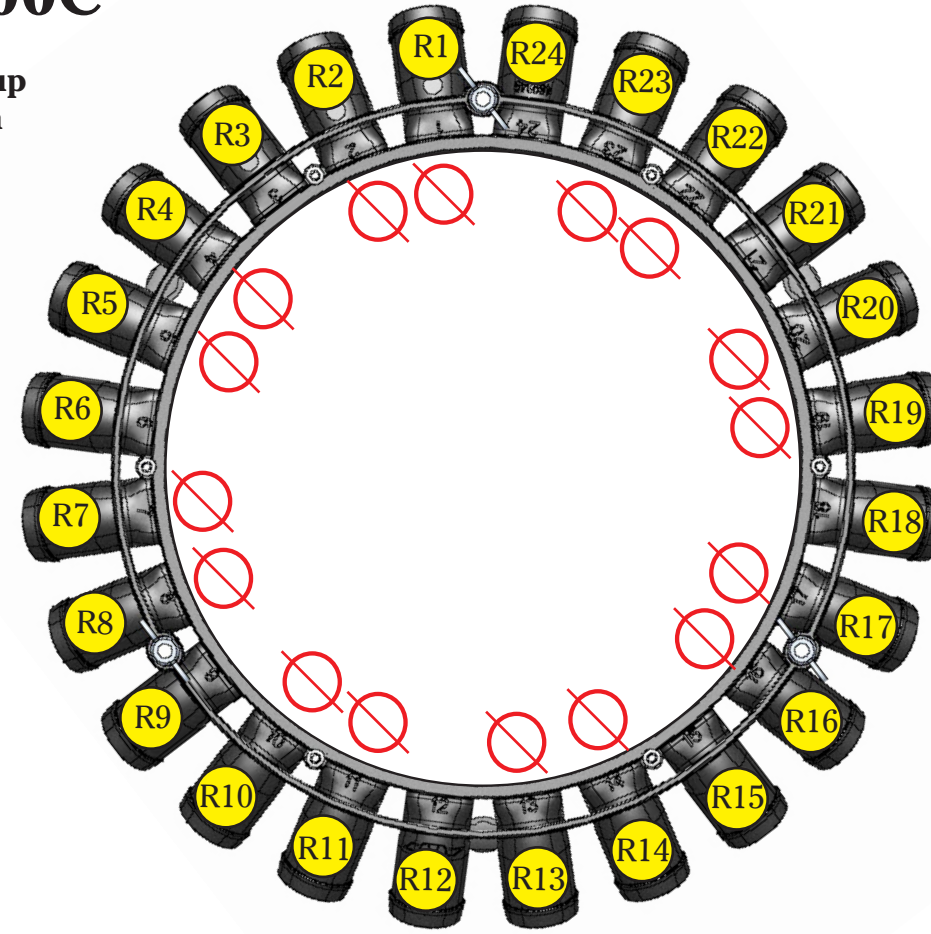

Plugs needed:  
181712 16 (2 row shut off)

Note! Set tramline to disabled!

# RDA 600C

Plug set up  
375 mm

● = Row shut off

● = Row open