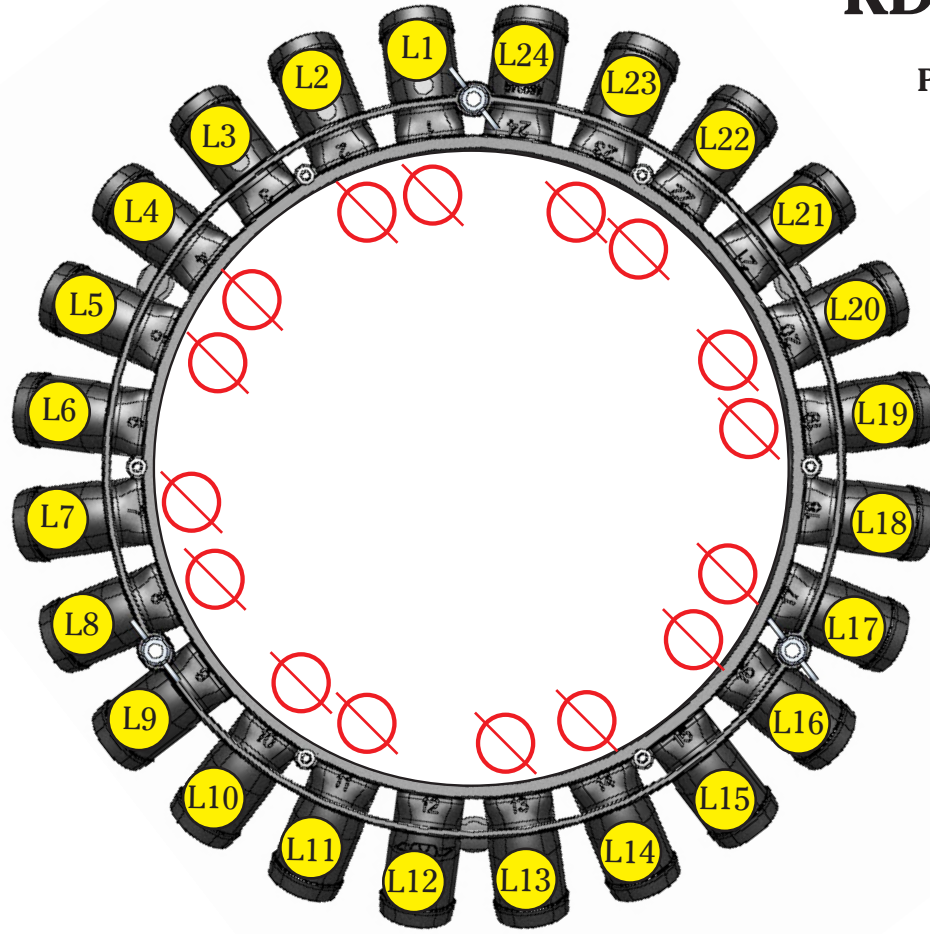

Plugs needed:  
181712 16 (2 row shut off)

Note! Set tramline to disabled!

# RDA 600C

Plug set up  
375 mm

● = Row shut off

● = Row open