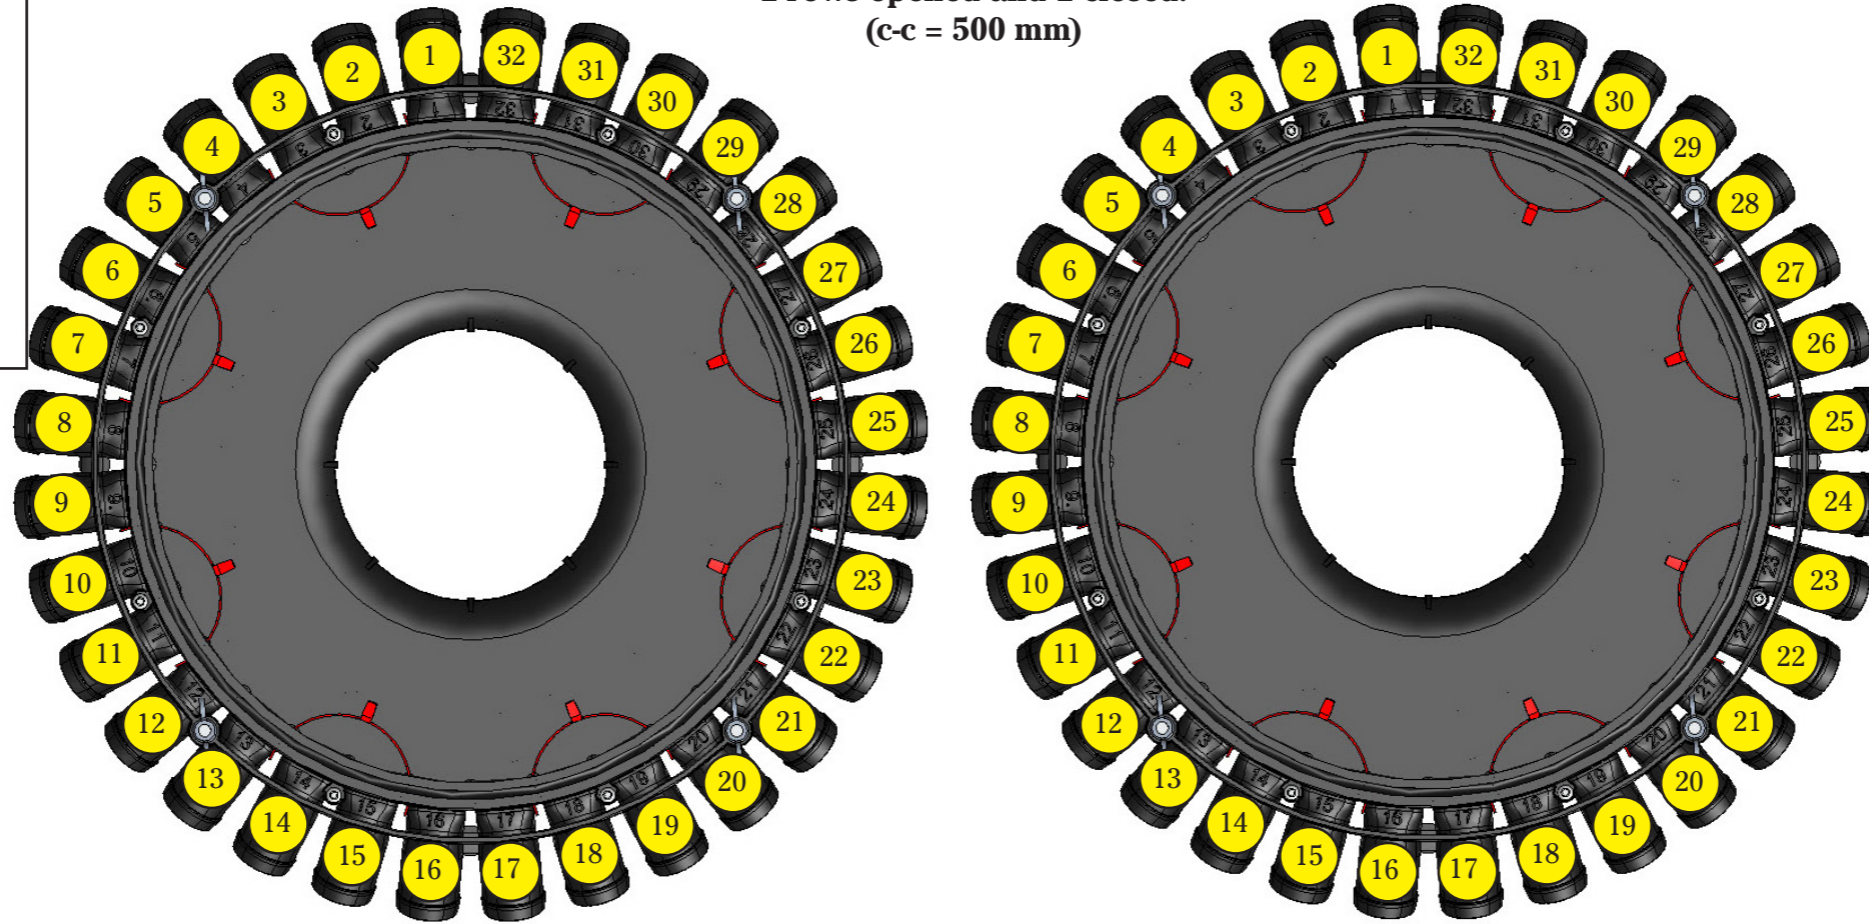

Seed feed distribution

Spirit 800

Plugs needed for the seed feed syst:

181712 16 (2 row shut off)

Note! Set tramline to disabled!

Plug set up
2 rows opened and 2 closed.
(c-c = 500 mm)

 = Change the hoses on the coulters!