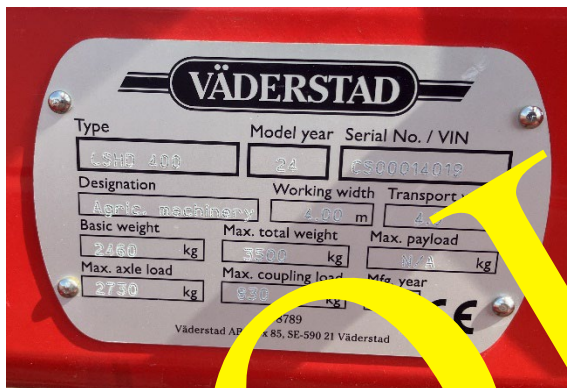

- Exhibition machine -

Cultus HD 400