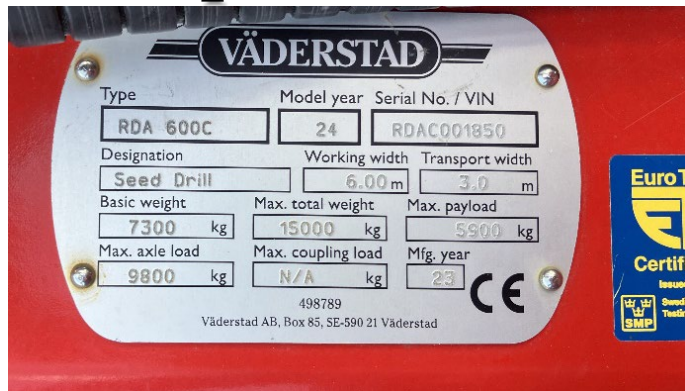

- Exhibition machine -

Rapid A 600C