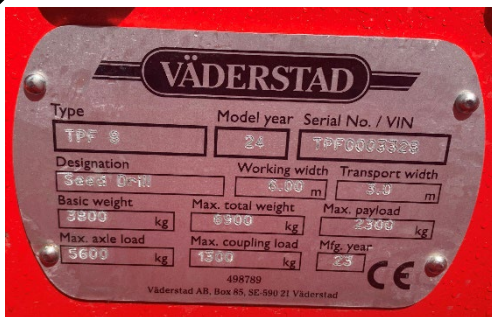

- Demo machine -

Tempo F 8 - 750

- 7020042 Tempo F 8 (with WSX electronics)
- 820439 CoC – EU 167/2013
- 820726 Frame row spacing 750mm: Row unit with seed sensor 16mm, press wheel 60 shore, closing wheel 25mm, wide gauge wheel with scraper
- 820739 Hydraulic fan
- 7120279 Elevated air intake
- 7120476 Hydraulic wing folding
- 820652 Fertiliser hopper
- 7120199 Fertiliser coulters
- 820609 Active central hydraulic downforce
- 7120469 Automatic seed singulation

Modellår: 2024
Serienummer: TPF0003328
Körd areal, ca: 10 ha
Pris kundnetto: 1 050 000:- (ord. 1 207 800:-)