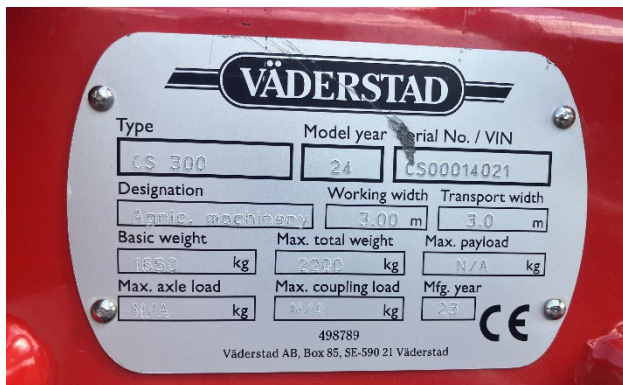

- Exhibition machine -

Cultus 300