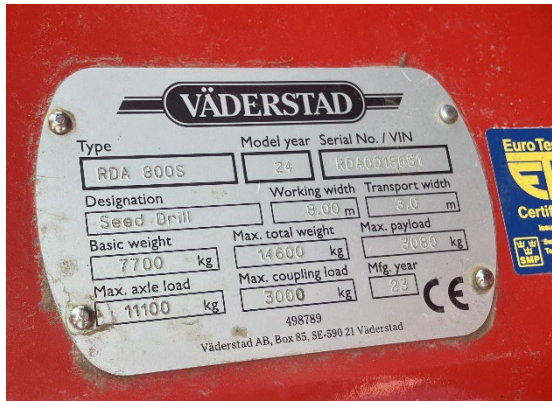

- Demo machine -

Rapid 800S