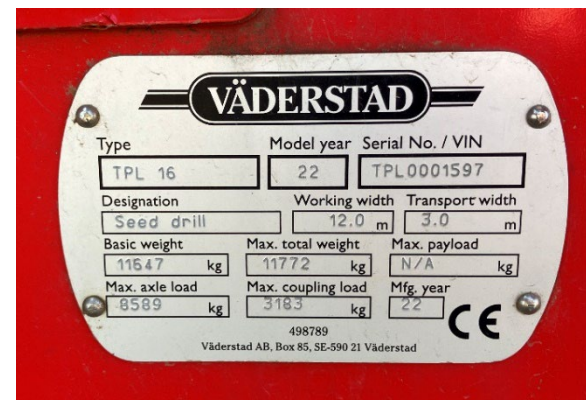

- 7020053 Tempo L 16 CF (with WS 9 electronics)
- 820245 Frame 12.0m: Row unit with floating row cleaner, seed sensor 16mm, ProStop press wheel, closing wheel 25mm, wide gauge wheel with scraper
- 820545 Wheels 600/65 R34
- 820547 Pneumatic brakes
- 820533 Central Fill seed & fertilizer hopper (7200L)
- 7120511 Fertilizer coulters
- 7120378 PTO pump
- 7120309 Work lights

Modellår: 2022

Serienummer: TPL0001597

Körd areal, ca: 10 ha

Pris kundnetto: 1 900 000:- (ord. 2 148 100:-)