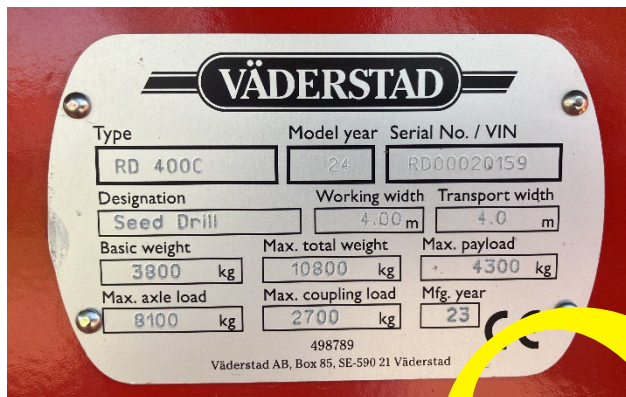

- Exhibition machine -

Rapid 400C