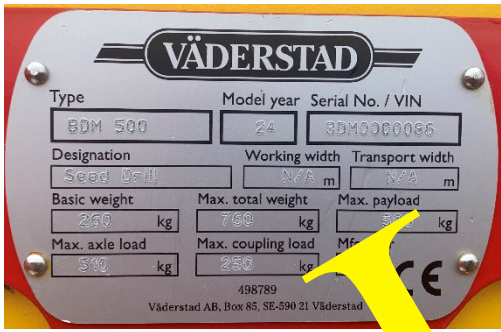

- Exhibition machine -

Tempo L 18 - 500

- 7020099 **Tempo L 18 (with WSX electronics)**
- 820879 Frame 9.2m: Row unit with floating row cleaner, seed sensor 16mm, ProStop press wheel, adjustable closing wheel arm, treaded closing wheel 50mm, wide gauge wheel with scraper
- 820339 Dual row crop wheels
- 820453 Pneumatic brakes
- 820940 Fertiliser hopper 300L
- 7120483 Agitation shaft
- 7120484 Fertiliser coulters
- 7120485 Work lights
- 7120355 BioDrill 500
- 7120462 Micro granule 30L
- 7120391 Rigid micro granulate coulters
- 820594 Individual row hydraulic downforce with feedback
- 7120469 Automatic seed singulation
- Model Year: 2024
- Serial No.: TPL0002040 / BDM0000086
- Use: 0 ha
- Comments: Transport mounted
- Price:
- Delivery: From 2024-07-01