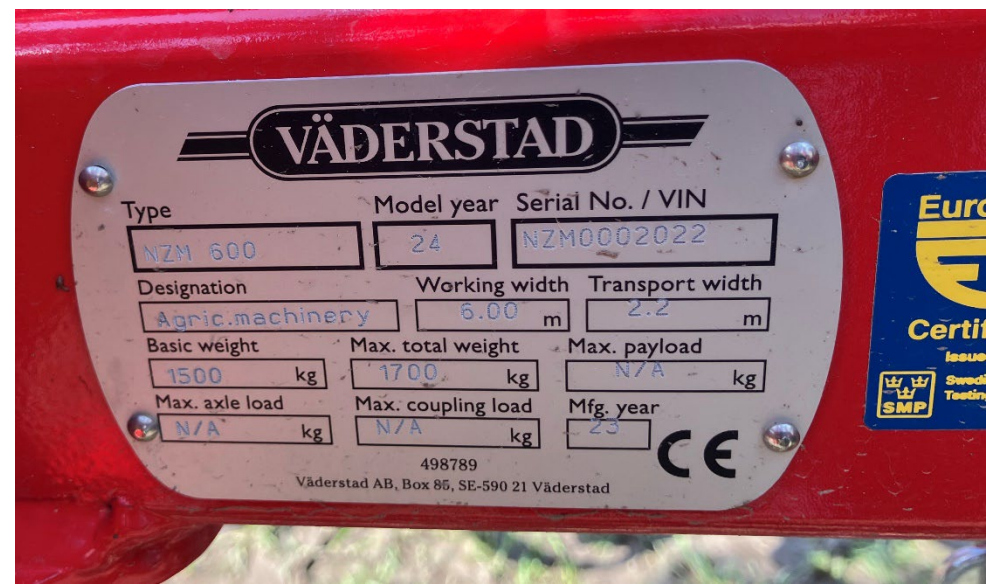

- Demo machine -

NZ Mounted 600

- 7003051 NZ Mounted 600
- 803078 Linkage drawbar Cat 3
- 7103259 Following harrow
- 7103294 Double following harrow

Modellår: **2024**
Serienummer: **NZM0002022**
Körd areal, ca: Maximum 5 ha
Pris kundnetto: **215 000:-** (ord. 253 800:-)

VÄDERSTAD		
Type	Model year	Serial No. / VIN
NZM 600	24	NZM0002022
Designation	Working width	Transport width
Agric.machinery	6.00 m	2.2 m
Basic weight	Max. total weight	Max. payload
1500 kg	1700 kg	N/A kg
Max. axle load	Max. coupling load	Mfg. year
N/A kg	N/A kg	23
498789 Väderstad AB, Box 85, SE-590 21 Väderstad