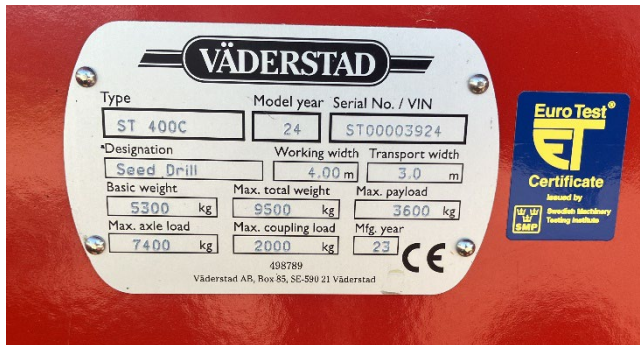

# Spirit 400C

- 7016067 Spirit 400C InLine
- 7116251 System Disc Aggressive
- 7116276 CrossBoard Heavy
- 7116295 SeedEye blockage monitoring & seed counting
- 831681 Dynamic tramlining
- 7116275 Hydraulic support stand
- 7190068 BioDrill 360 with spreader nozzles for grass seed