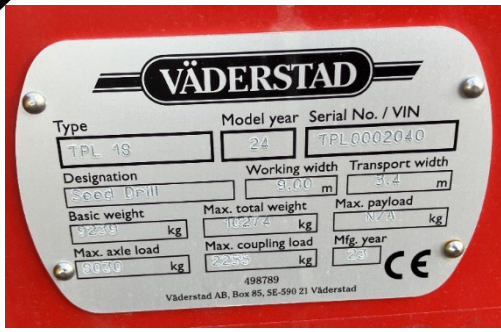

- Exhibition machine -

Tempo L 18 - 500

- 7020099 **Tempo L 18 (with WSX electronics)**
- 820879 Frame 9.2m: Row unit with floating row cleaner, seed sensor 16mm, ProStop press wheel, adjustable closing wheel arm, treaded closing wheel 50mm, wide gauge wheel with scraper
- 820339 Dual row crop wheels
- 820453 Pneumatic brakes
- 820940 Fertiliser hopper 300L
- 7120483 Agitation shaft
- 7120484 Fertiliser coulters
- 7120485 Work lights
- 7120355 BioDrill 500
- 7120462 Micro granule 30L
- 7120391 Rigid micro granulate coulters
- 820594 Individual row hydraulic downforce with feedback
- 7120469 Automatic seed singulation
- Model Year: 2024
- Serial No.: TPL0002040 / BDM0000086
- Use: 0 ha
- Comments: Transport mounted
- Price:
- Delivery: From 2024-07-01