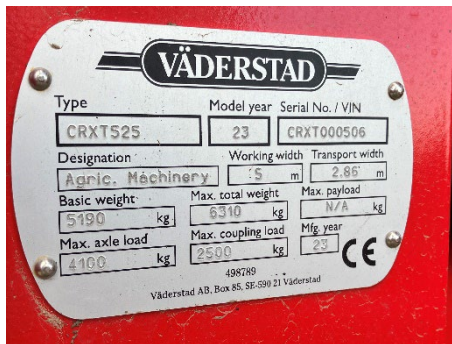

- Demo machine -

Carrier XT 525