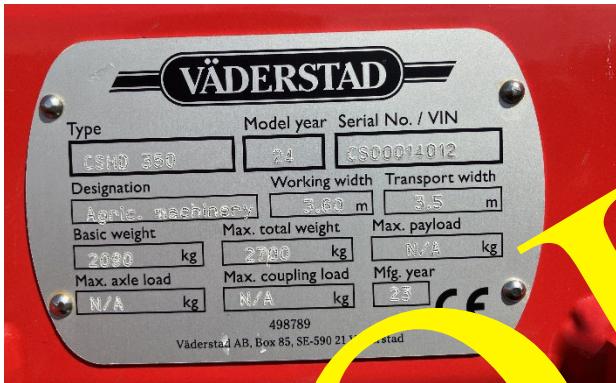

- Exhibition machine -

Cultus HD 350