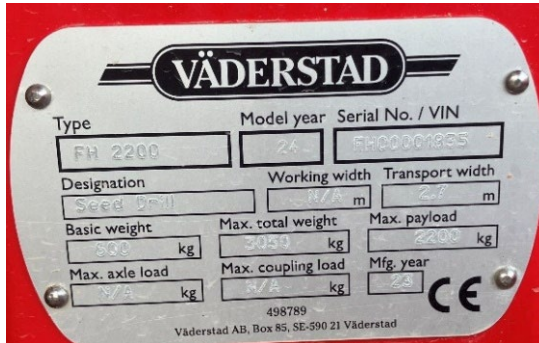

- New machine -

FH 2200